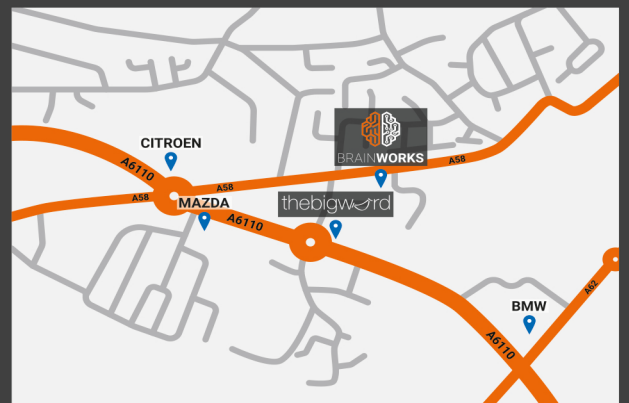

Contact us

www.thebigword.com

info@thebigword.com

+44 (0) 8707 488000

Unit 4 | Royds Close | Lower Wortley | Leeds | LS12 6LL